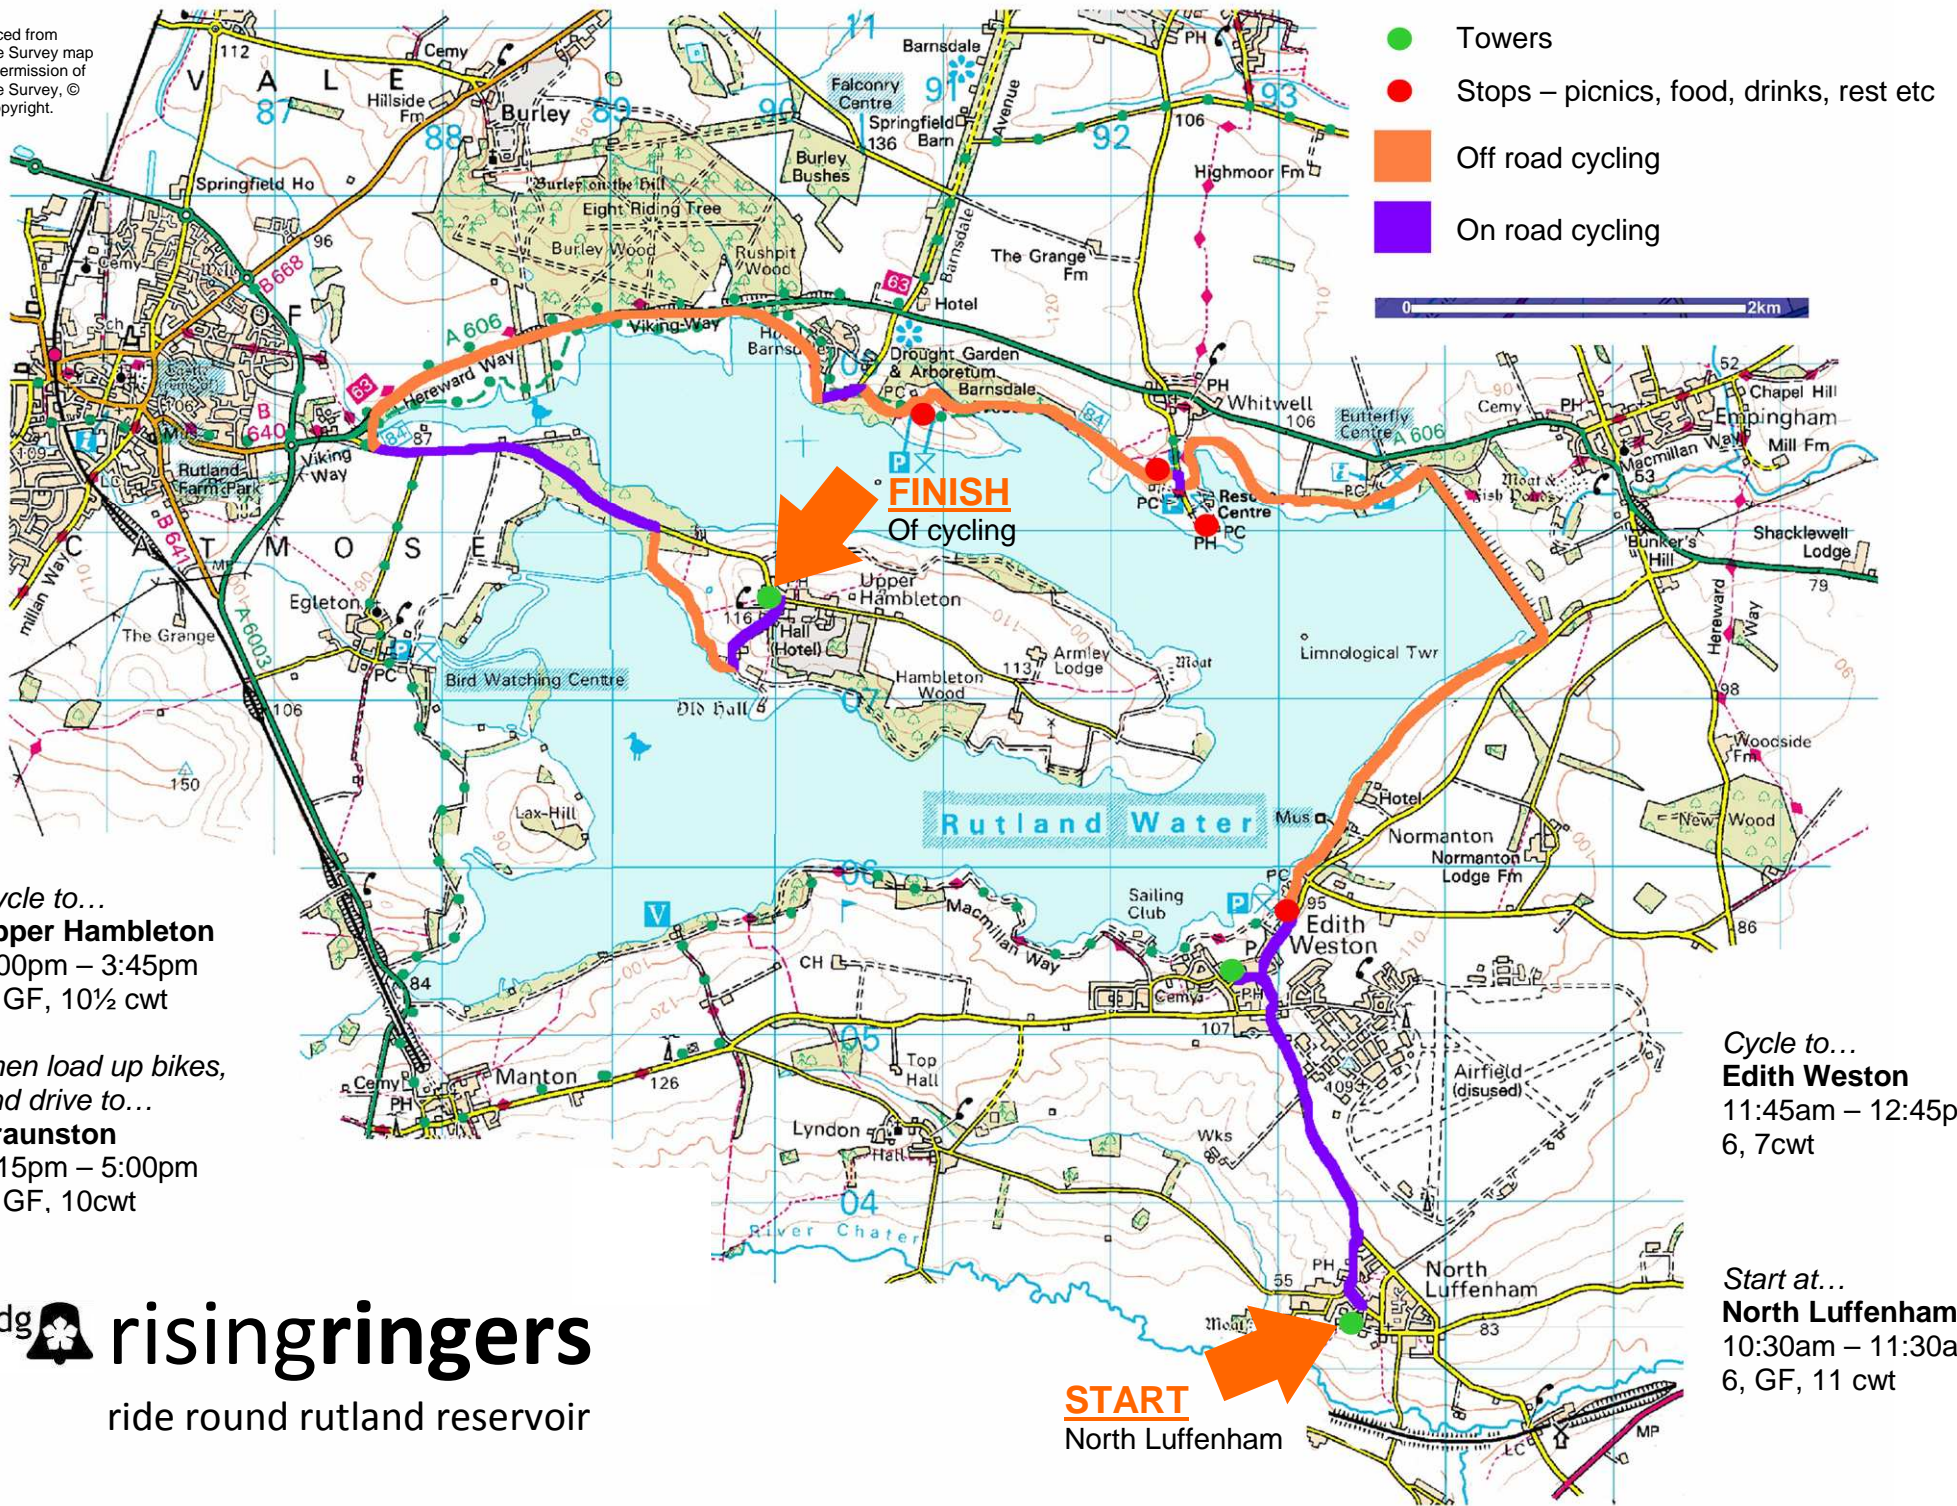

Reproduced from Ordnance Survey map data by permission of Ordnance Survey, © Crown copyright.

ldg  **risingringers**
ride round rutland reservoir